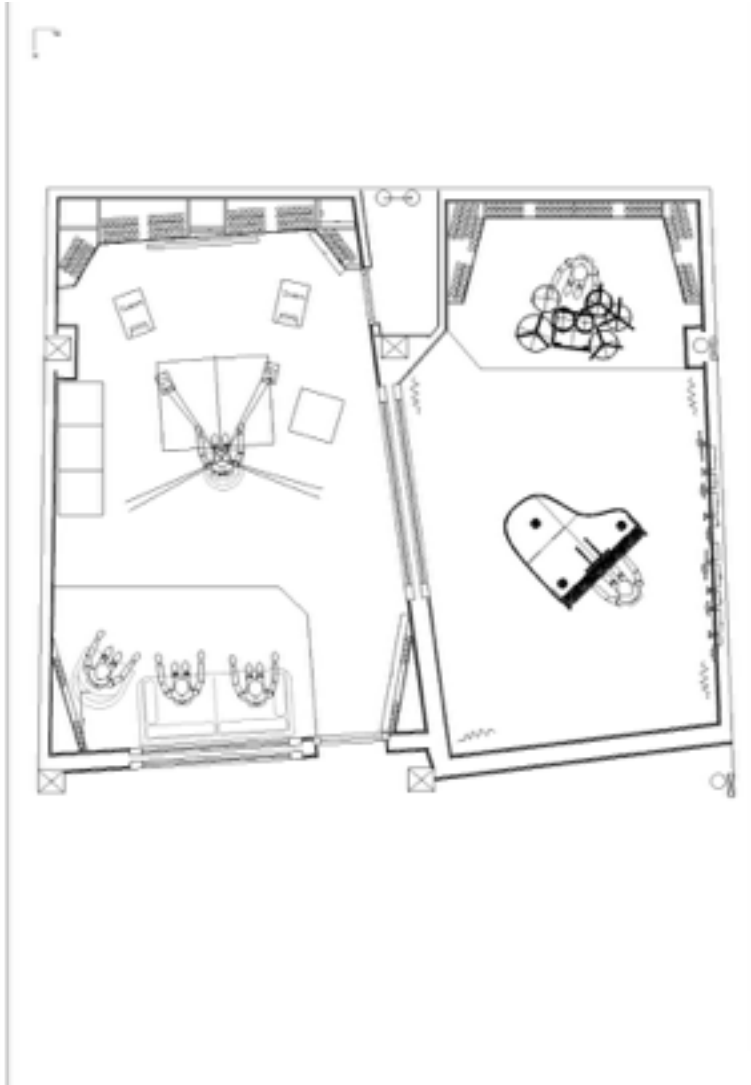

LES STUDIOS ENTREPRISE – STUDIO A

Control Room: 27m² (6m x 4,50m x 3m)

Live Room: 28m² (7m x 4m x 3m)

Equipements :

– **MONITORING**

Speakers

2 x Genelec 1030-A
2 x Barefoot MM27 Gen2
2 x Yamaha NS-10 M Studio
2 x Focal TRI06 be